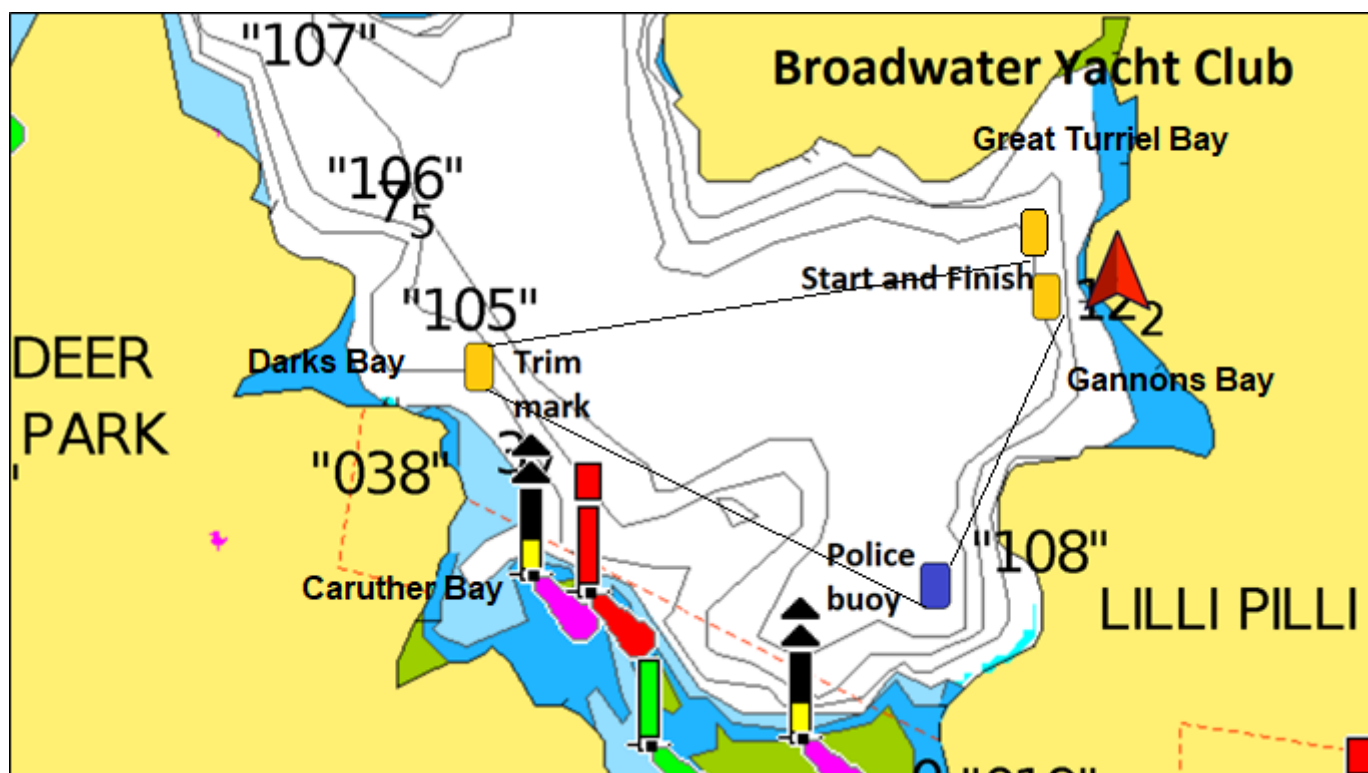

Australia Day 2021

Boat	Novice Skipper	Mobile	Requests	Start time	Place
Mangrove Jack	John Duff	0400 854 088		12:08	1
Majella	Chris Milross	0407 367 978	May leave after the race.	12:05	2
Sharona	Roslyn Rowland	0437 267 683		12:02	3
Reve	Lynden Dickson	0428 927 071	May require mooring	12:03	4
Inception	Dave Charlton	0400 235 015		12:04	5
L'attitude	Margi Clarke	0418 253 479		12:15	RET
Possible Dream	Angus Gibson	0419 441 201		12:00	DNC
Excentric	TBA	0439 139 672	Cancelled - Can't make it.	12:13	DNC

Broadwater Classic Course

1. The start time is 12 noon in the summer.
2. The course consists of two triangles and a sausage.
3. The start/finish line will be two yellow buoys between Great Turriell Bay and Gannons Bay.
4. The second yellow buoy will be laid to the west of Darks Bay.
5. The third mark is the blue police mooring near the baths off Lilli Pilli point.
6. From the start sail west to the "Darks Bay mark (p)", then to the "police Buoy (p)" at Lilli Pilli baths then to the start mark with the red band.
7. Then complete a second triangle.
8. The last leg is from the start to the "Darks Bay mark (p)" then to the finish crossing from west to east.

John Barter Mobile: 0418 253 479 or VHF73 on the water

After the race

- Standby for instructions for the mooring/rafting area to be broadcast on VHF73 from L'attitude.
- Crews should remain on their boats to comply with the COVID directions.
- Each yacht to provide Australian food and drink for their party only.
- The band will play from Inception and all will be given an opportunity to entertain with their Australia day contributions. So, bring your stories, yarns, poems to join in the celebrations.
- Song sheets will be provided.